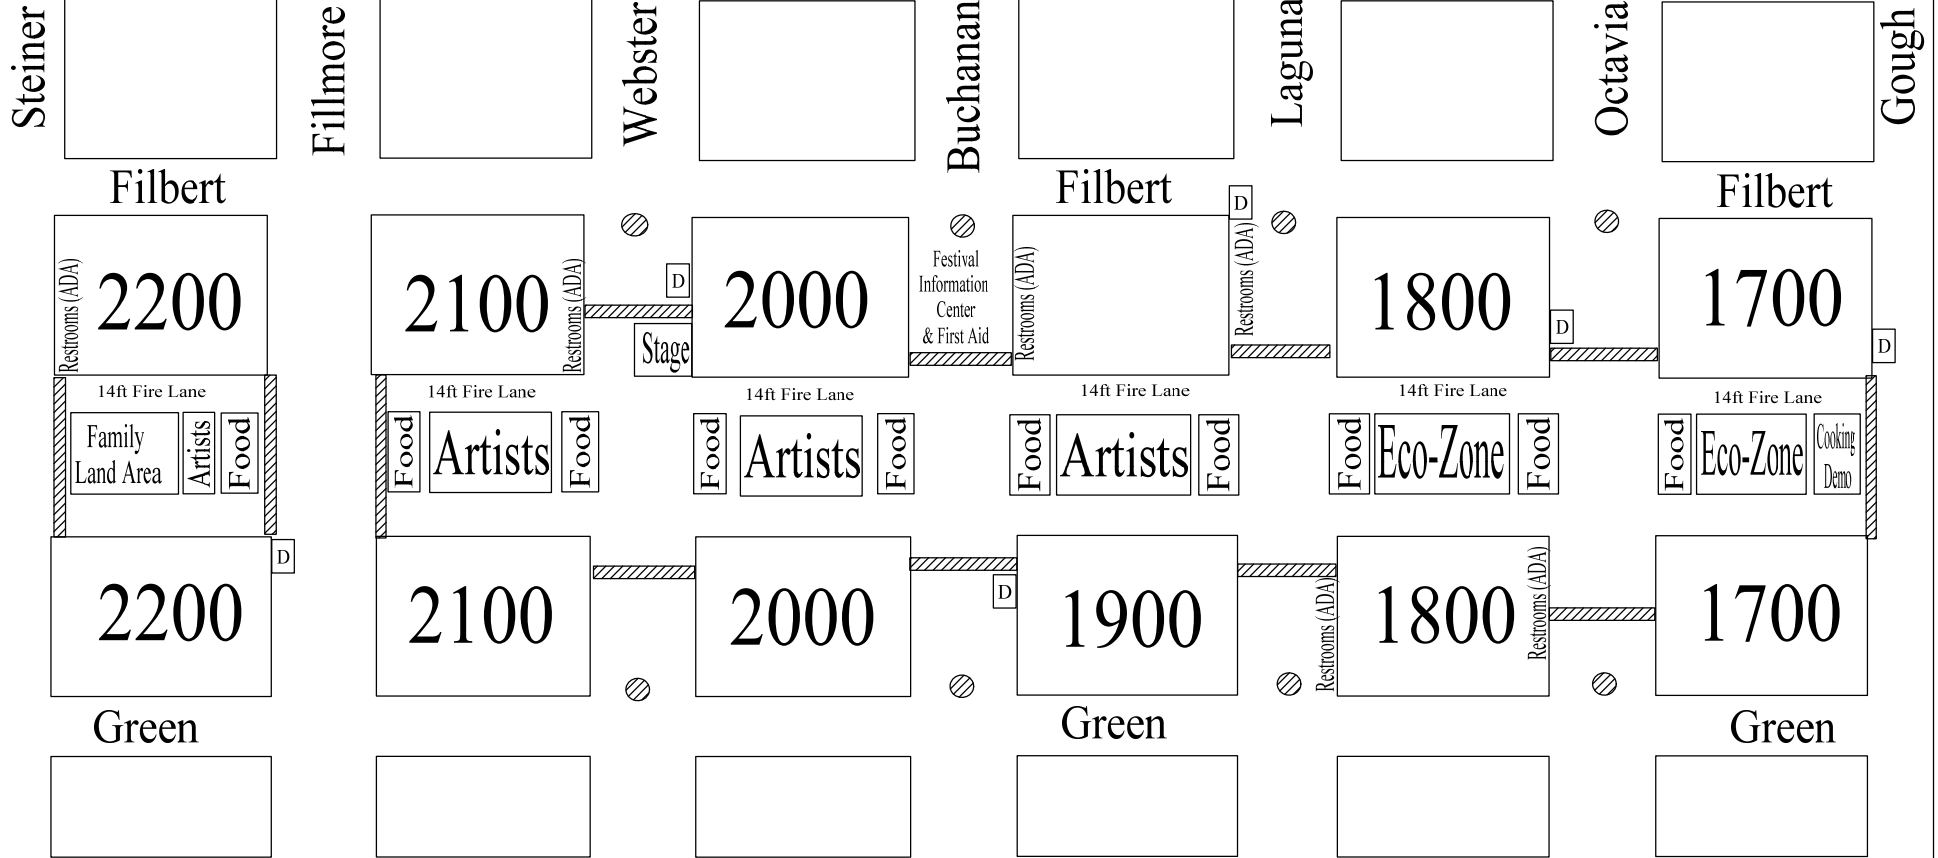

Closed to through Traffic Barricade  
 & Barricade Monitor Position

Full Closure Barricade

D Debris Box Location

# 2200 Block of Union Street

Filbert Street

Steiner

Roses Cafe
Great Tan (Upstairs) Bamboo Skincare (Downstairs)
Danielle (womens clothing)
2276 Residence and Vacant Space 2274 Modica Home
2266 Two Sisters Nail Salon 2266 Bee Market Furniture
Residence
2254 Workshop Womens Clothing
2250 Cheengo Pet Boutique Union Dental
2240 Novella Spa & Imports
2224-2230 Past Perfect Modern Antiques
2208 Capezio Bloch Clothing & Access
The Bud Stop flowers
2200 Realty Office